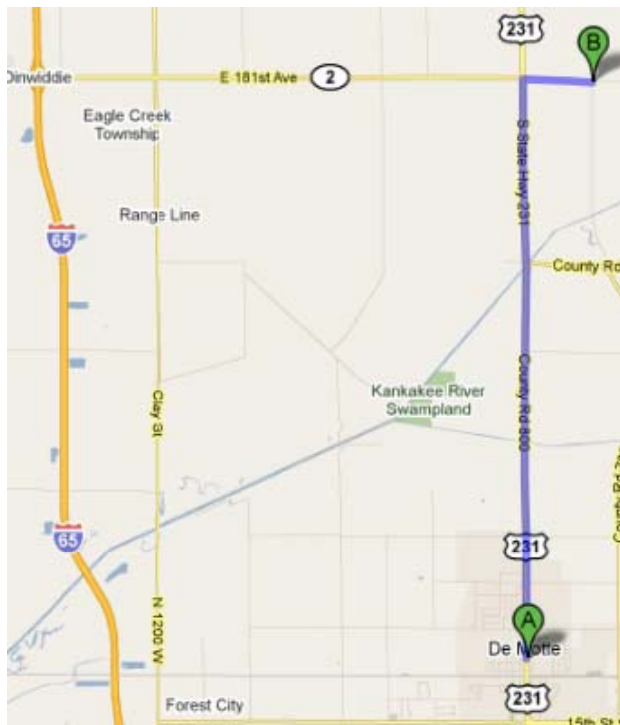

## Directions to Tigers SC Practice Fields (625 West 1000 South, Hebron, IN)

**From the North/West**, take exit #240 off I-65 (Rte 2), go East 4.5 miles to 1<sup>st</sup> stop sign, continue East  $\frac{3}{4}$  mile, fields on your right

**From the South (DeMotte)**: take US-231 North through DeMotte 7 miles to first stop sign at Rte-2. Turn Right, go  $\frac{3}{4}$  mile, fields on your right