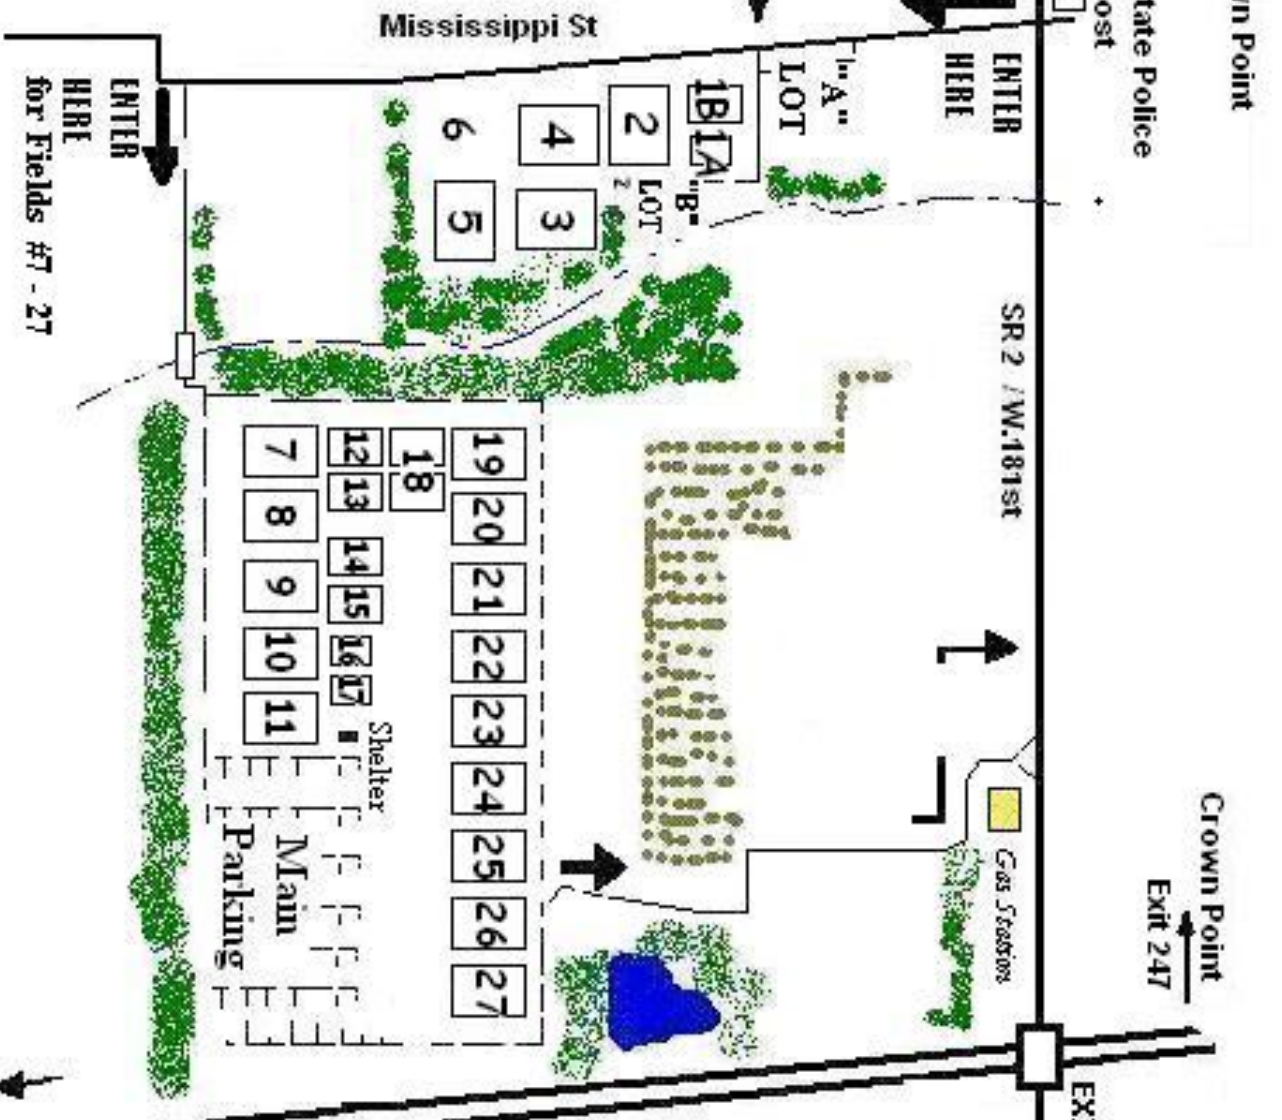

U.S. 41  
 Lowell  
 Gas  
 Food  
 Shopping  
 7 miles  
 SR 55  
 Crown Point  
 State Police Post

FIELDS #1-6  
 Use A & B  
 Parking Lots

**Construction Note**  
 Interchange work at SR 10 & I-65 may cause Southbound backups as far North as SR 2 exit